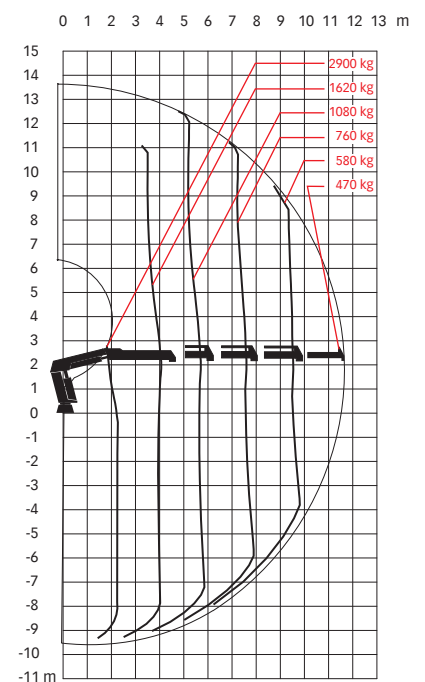

Hiab XS 077 Basic data

Technical data

	B-3 CL	E-2 Duo	B-2 HiDuo	E-4 HiDuo
Max. lifting capacity (kNm)	58	60	65	60
Outreach - hydraulic extensions (m)	9.6	7.4	7.6	11.6
Outreach - manual extensions (m)	11.7	11.5	11.3	-
Outreach / Lifting capacity, standard (m / kg)	2.9 / 2050	2.0 / 3100	2.8 / 2600	2.2 / 2900
	3.8 / 1500	3.9 / 1700	3.8 / 1900	4.1 / 1620
	5.4 / 1020	5.5 / 1180	5.4 / 1320	5.7 / 1080
	7.3 / 740	7.4 / 860	7.2 / 980	7.6 / 760
	9.2 / 580	-	-	9.5 / 580
	-	-	-	11.5 / 470
Slewing angle	400 - 406°	400 - 406°	400 - 406°	400 - 406°
Height in folded position (mm)	1900	1915	1900	1915
Width in folded position (mm)	2190	2190	2190	2345
Installation space needed (mm)	700	720	685	720
Weight - "standard" crane without stabilizers (kg)	1060	970	970	1140
Weight - stabilizer equipment (kg)	135 - 205	140 - 285	140 - 285	140 - 285

Hiab XS 077 E-4 HiDuo

Atlas Polar
IT'S ALL ABOUT QUALITY™

Atlas Polar Company Ltd.
60 Northline Road
Toronto, ON M4B 3E5
Canada
1-888-799-4422
info@atlaspoler.com
www.atlaspoler.com