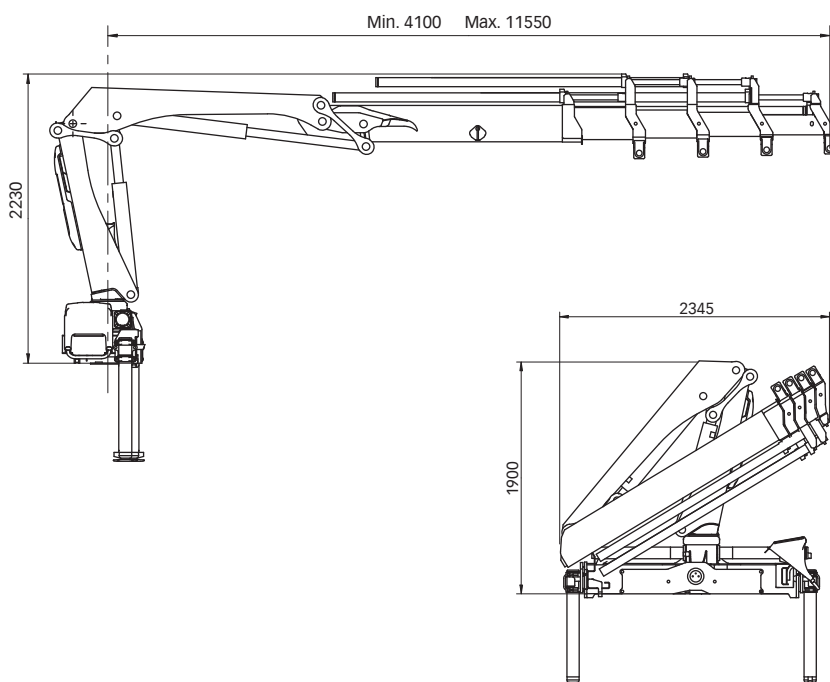

Hiab XS 077 Basic data

Technical data

	B-3 CL	E-2 Duo	B-2 HiDuo	E-4 HiDuo
Max. lifting capacity (kNm)	58	60	65	60
Outreach - hydraulic extensions (m)	9.6	7.4	7.6	11.6
Outreach - manual extensions (m)	11.7	11.5	11.3	-
Outreach / Lifting capacity, standard (m / kg)	2.9 / 2050	2.0 / 3100	2.8 / 2600	2.2 / 2900
	3.8 / 1500	3.9 / 1700	3.8 / 1900	4.1 / 1620
	5.4 / 1020	5.5 / 1180	5.4 / 1320	5.7 / 1080
	7.3 / 740	7.4 / 860	7.2 / 980	7.6 / 760
	9.2 / 580	-	-	9.5 / 580
	-	-	-	11.5 / 470
Slewing angle	400 - 406°	400 - 406°	400 - 406°	400 - 406°
Height in folded position (mm)	1900	1915	1900	1915
Width in folded position (mm)	2190	2190	2190	2345
Installation space needed (mm)	700	720	685	720
Weight - "standard" crane without stabilizers (kg)	1060	970	970	1140
Weight - stabilizer equipment (kg)	135 - 205	140 - 285	140 - 285	140 - 285

Hiab XS 077 E-4 HiDuo

Atlas Polar
IT'S ALL ABOUT QUALITY™

Atlas Polar Company Ltd.
60 Northline Road
Toronto, ON M4B 3E5
Canada
1-888-799-4422
info@atlaspoler.com
www.atlaspoler.com