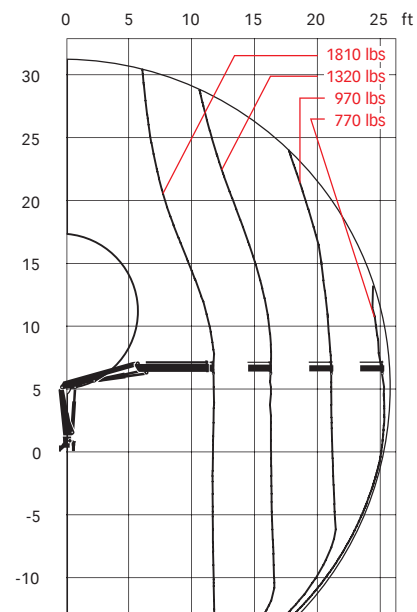

Hiab XS 033 CLX Basic data

Technical data	D-1 CLX	D-2 CLX	D-3 CLX	D-4 CLX
Max. lifting capacity (ft-lbs)	23,730	23,010	22,290	21,710
Outreach - hydraulic extensions	15' 8"	20' 9"	25' 9"	30' 10"
Outreach - manual extensions	25' 7"	30' 6"	30' 6"	-
Outreach / lifting capacity, standard (ft / lbs)	11' 6" / 2,070	11' 6" / 1,980	11' 10" / 1,810	11' 10" / 1,720
	15' 5" / 1,540	15' 9" / 1,410	15' 9" / 1,320	15' 9" / 1,230
	-	20' 4" / 1,080	20' 8" / 970	20' 8" / 880
	-	-	25' 3" / 770	25' 3" / 680
	-	-	-	30' 2" / 570
Slewing angle	380°	380°	380°	380°
Height in folded position	63"	63"	63"	63"
Width in folded position	74"	74"	74"	74"
Installation space needed	21"	21"	23"	24"
Weight - "standard" crane without stabilizers (lbs)	980	1,080	1,180	1,260
Weight - stabilizer equipment (lbs)	120	120	120	120

Hiab XS 033 D-3 CLX

Atlas Polar
IT'S ALL ABOUT QUALITY.™

Atlas Polar Company Ltd.
60 Northline Road
Toronto, ON M4B 3E5
Canada
1-888-799-4422
info@atlaspolar.com
www.atlaspolar.com