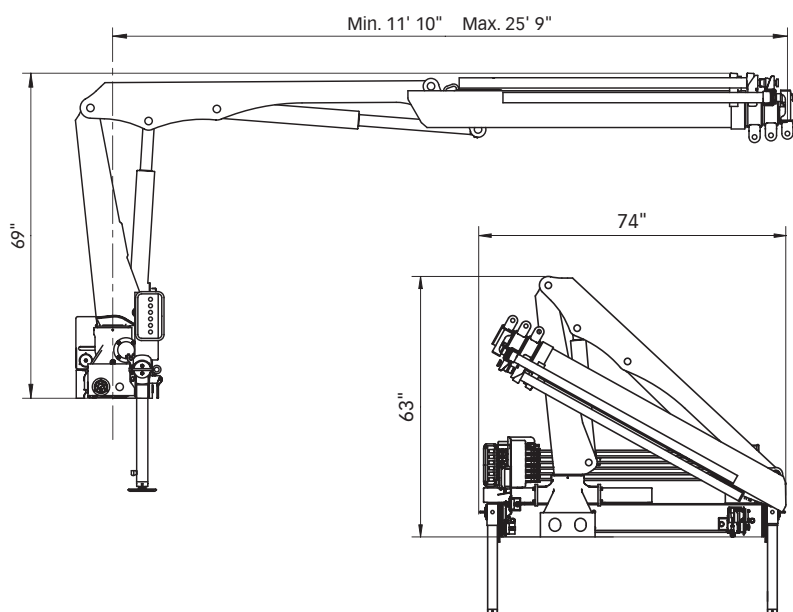

Hiab XS 033 CLX Basic data

Technical data	D-1 CLX	D-2 CLX	D-3 CLX	D-4 CLX
Max. lifting capacity (ft-lbs)	23,730	23,010	22,290	21,710
Outreach - hydraulic extensions	15' 8"	20' 9"	25' 9"	30' 10"
Outreach - manual extensions	25' 7"	30' 6"	30' 6"	-
Outreach / lifting capacity, standard (ft / lbs)	11' 6" / 2,070	11' 6" / 1,980	11' 10" / 1,810	11' 10" / 1,720
	15' 5" / 1,540	15' 9" / 1,410	15' 9" / 1,320	15' 9" / 1,230
	-	20' 4" / 1,080	20' 8" / 970	20' 8" / 880
	-	-	25' 3" / 770	25' 3" / 680
	-	-	-	30' 2" / 570
Slewing angle	380°	380°	380°	380°
Height in folded position	63"	63"	63"	63"
Width in folded position	74"	74"	74"	74"
Installation space needed	21"	21"	23"	24"
Weight - "standard" crane without stabilizers (lbs)	980	1,080	1,180	1,260
Weight - stabilizer equipment (lbs)	120	120	120	120

Hiab XS 033 D-3 CLX

Atlas Polar
IT'S ALL ABOUT QUALITY.™

Atlas Polar Company Ltd.
60 Northline Road
Toronto, ON M4B 3E5
Canada
1-888-799-4422
info@atlaspolar.com
www.atlaspolar.com