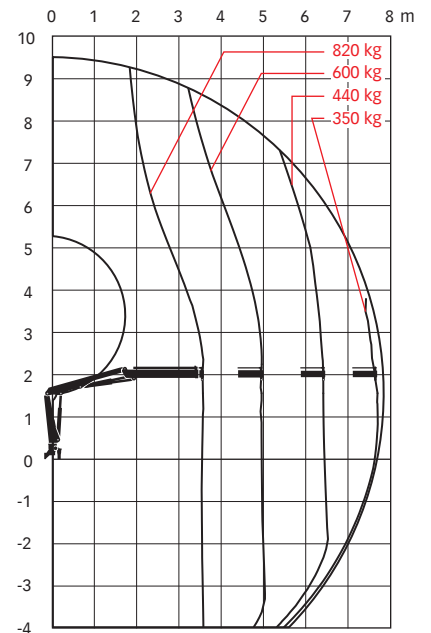

Hiab XS 033 Basic data

Technical data

	B-1 CLX	D-4 CLX	B-1 Duo	D-4 Duo	B-1 HiDuo	D-3 HiDuo
Max. lifting capacity (kNm)	29	29	29	29	29	30
Outreach - hydraulic extensions (m)	4.9	9.4	4.9	9.4	4.9	7.9
Outreach - manual extensions (m)	8.0	-	8.0	-	8.0	-
Outreach / lifting capacity, standard (m / kg)	3.4 / 840	3.6 / 780	3.4 / 840	3.6 / 780	3.4 / 840	3.6 / 820
	4.7 / 600	4.8 / 560	4.7 / 600	4.8 / 560	4.7 / 600	4.8 / 600
	-	6.3 / 400	-	6.3 / 400	-	6.3 / 440
	-	7.7 / 310	-	7.7 / 310	-	7.7 / 350
	-	9.2 / 260	-	9.2 / 260	-	-
Slewing angle	380°	380°	380°	380°	380°	380°
Height in folded position (mm)	1610	1610	1610	1610	1610	1610
Width in folded position (mm)	1890	1890	1890	1890	1890	1890
Installation space needed (mm)	535	600	535	600	535	580
Weight - "standard" crane without stabilizers (kg)	445	570	445	570	445	535
Weight - stabilizer equipment (kg)	56	56	56	56	56	56

Hiab XS 033 D-3 HiDuo

Atlas Polar
IT'S ALL ABOUT QUALITY™

Atlas Polar Company Ltd.
60 Northline Road
Toronto, ON M4B 3E5
Canada
1-888-799-4422
info@atlaspolars.com
www.atlaspolars.com