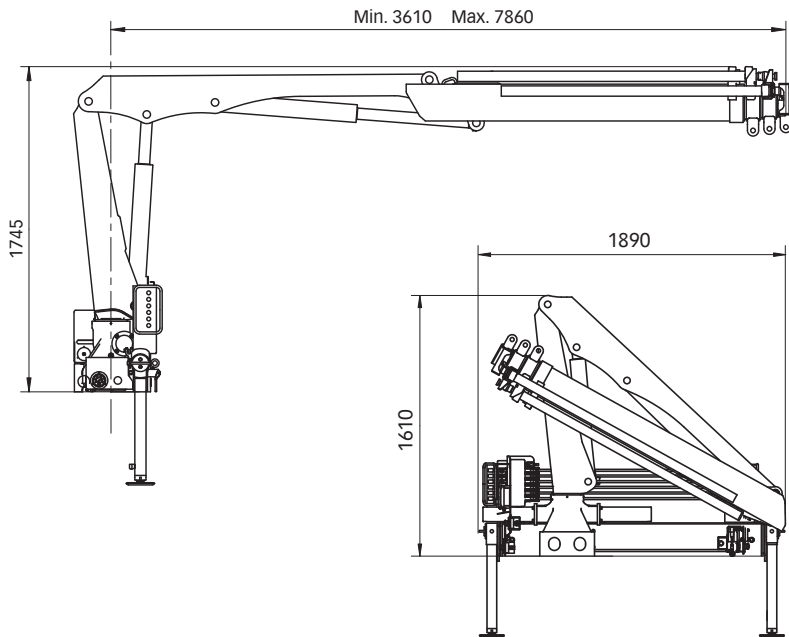

Hiab XS 033 Basic data

Technical data

	B-1 CLX	D-4 CLX	B-1 Duo	D-4 Duo	B-1 HiDuo	D-3 HiDuo
Max. lifting capacity (kNm)	29	29	29	29	29	30
Outreach - hydraulic extensions (m)	4.9	9.4	4.9	9.4	4.9	7.9
Outreach - manual extensions (m)	8.0	-	8.0	-	8.0	-
Outreach / lifting capacity, standard (m / kg)	3.4 / 840	3.6 / 780	3.4 / 840	3.6 / 780	3.4 / 840	3.6 / 820
	4.7 / 600	4.8 / 560	4.7 / 600	4.8 / 560	4.7 / 600	4.8 / 600
	-	6.3 / 400	-	6.3 / 400	-	6.3 / 440
	-	7.7 / 310	-	7.7 / 310	-	7.7 / 350
	-	9.2 / 260	-	9.2 / 260	-	-
Slewing angle	380°	380°	380°	380°	380°	380°
Height in folded position (mm)	1610	1610	1610	1610	1610	1610
Width in folded position (mm)	1890	1890	1890	1890	1890	1890
Installation space needed (mm)	535	600	535	600	535	580
Weight - "standard" crane without stabilizers (kg)	445	570	445	570	445	535
Weight - stabilizer equipment (kg)	56	56	56	56	56	56

Hiab XS 033 D-3 HiDuo

Atlas Polar
IT'S ALL ABOUT QUALITY™

Atlas Polar Company Ltd.
60 Northline Road
Toronto, ON M4B 3E5
Canada
1-888-799-4422
info@atlaspolars.com
www.atlaspolars.com