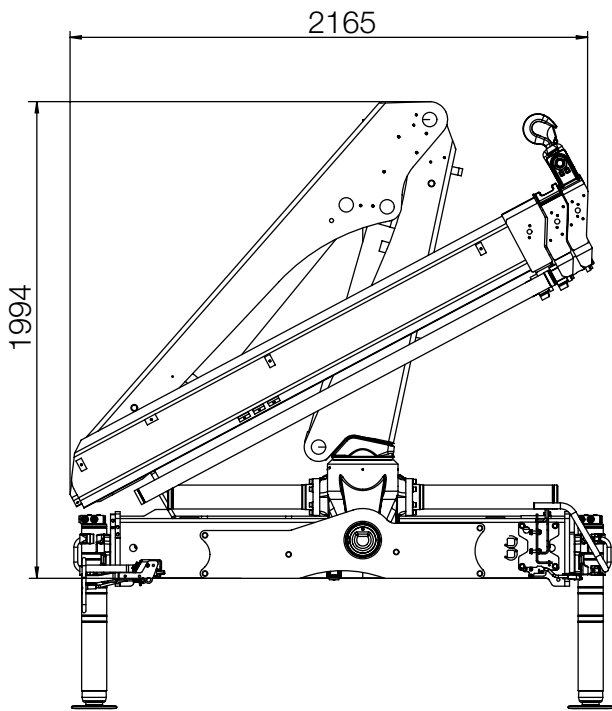

HIAB X-CLX 078 BASIC DATA

TECHNICAL DATA	X-CLX 078 B-1	X-CLX 078 B-2	X-CLX 078 E-3	X-CLX 078 E-4
Mdyn	89 kNm	91 kNm	92 kNm	94 kNm
Lifting capacity (kNm)	70	67	63	60
Lifting capacity (tm)	7.1	6.8	6.4	6.1
Outreach - lifting capacity, standard (m-kg)	2.4 - 2 920 3.8 - 1 880 5.4 - 1 320	2.7 - 2 520 3.8 - 1 780 5.4 - 860 7.2 - 640	2.1 - 2 540 4.0 - 1 180 5.5 - 820 7.3 - 580 9.3 - 450	2.2 - 2 360 4.1 - 1 080 5.6 - 740 7.4 - 520 9.4 - 380 11.3 - 310
Outreach - lifting capacity, manual extensions (m-kg)	7.2 - 940	9.2 - 680	11.5 - 470	-
Hydraulic outreach, standard (m)	5.7	7.6	9.5	11.6
Hydraulic boom extension (m)	1.7	3.6	5.5	7.5
Outreach, manual extensions (m)	7.6	9.6	11.6	-
Lifting height above installation level, hydr/man (m)	7.8 / 11.7	9.7 / 13.8	11.6 / 13.6	13.7 / -
Rec, oil flow (l/min)	35 - 40	35 - 40	35 - 40	35 - 40
Working pressure (Mpa)	28.9	28.9	28.9	28.9
Oil in tank (l)	40 - 100	40 - 100	40 - 100	40 - 100
Tank capacity (l)	0 - 120	0 - 120	0 - 120	0 - 120
Slewing angle (°)	406	406	406	406
Max slope viable at full capacity (°)	5	5	5	5
Slewing torque, gross (kNm)	10.7	10.7	10.7	10.7
Slewing speed (°/s)	15	15	15	15
Lifting speed at standard hydraulic outreach (m/s)	1.1	1.5	1.7	2.0
Height in folded position (mm)	1 900	1 900	1 915	1 915
Width in folded position (mm)	2 110	2 190	2 240	2 345
Install space required. Rotation area not included (mm)	795	795	910	910
Crane in standard version without stabiliser system (kg)	875	970	1 060	1 140
Frame attachments (kg)	13 - 39	13 - 39	13 - 39	13 - 39
Stabiliser system equipment (kg)	156 - 303	156 - 303	156 - 303	156 - 303

This table show one example of a model, and represents some of all options available. With the opportunity to configure your crane, we can provide you with a crane perfectly tailored to your needs.

Please contact your local dealer for more information and the exact data on the variety of options we can offer.

Hiab X-CLX 078 B-2