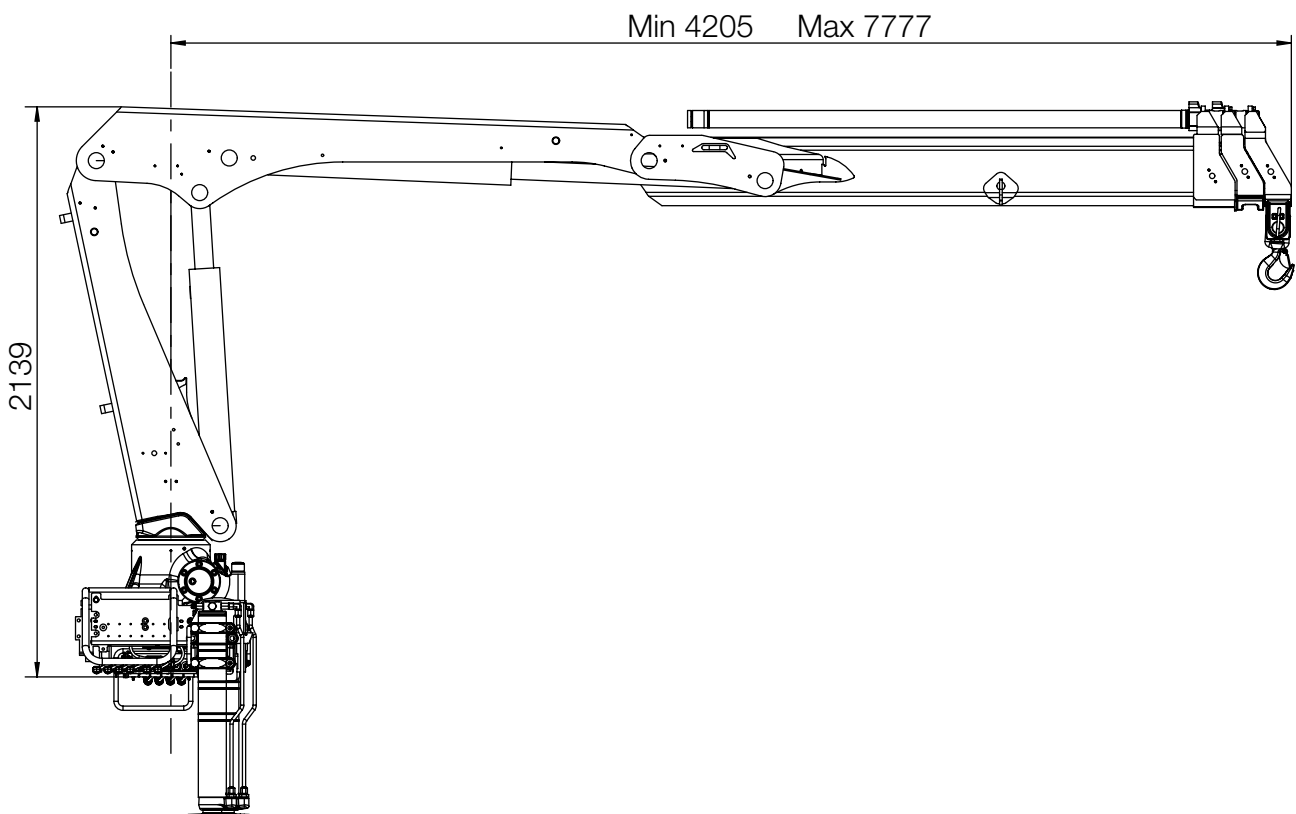

HIAB X-CLX 078 BASIC DATA

TECHNICAL DATA	X-CLX 078 B-1	X-CLX 078 B-2	X-CLX 078 E-3	X-CLX 078 E-4
Mdyn	89 kNm	91 kNm	92 kNm	94 kNm
Lifting capacity (kNm)	70	67	63	60
Lifting capacity (tm)	7.1	6.8	6.4	6.1
Outreach - lifting capacity, standard (m-kg)	2.4 - 2 920 3.8 - 1 880 5.4 - 1 320	2.7 - 2 520 3.8 - 1 780 5.4 - 860 7.2 - 640	2.1 - 2 540 4.0 - 1 180 5.5 - 820 7.3 - 580 9.3 - 450	2.2 - 2 360 4.1 - 1 080 5.6 - 740 7.4 - 520 9.4 - 380 11.3 - 310
Outreach - lifting capacity, manual extensions (m-kg)	7.2 - 940	9.2 - 680	11.5 - 470	-
Hydraulic outreach, standard (m)	5.7	7.6	9.5	11.6
Hydraulic boom extension (m)	1.7	3.6	5.5	7.5
Outreach, manual extensions (m)	7.6	9.6	11.6	-
Lifting height above installation level, hydr/man (m)	7.8 / 11.7	9.7 / 13.8	11.6 / 13.6	13.7 / -
Rec, oil flow (l/min)	35 - 40	35 - 40	35 - 40	35 - 40
Working pressure (Mpa)	28.9	28.9	28.9	28.9
Oil in tank (l)	40 - 100	40 - 100	40 - 100	40 - 100
Tank capacity (l)	0 - 120	0 - 120	0 - 120	0 - 120
Slewing angle (°)	406	406	406	406
Max slope viable at full capacity (°)	5	5	5	5
Slewing torque, gross (kNm)	10.7	10.7	10.7	10.7
Slewing speed (°/s)	15	15	15	15
Lifting speed at standard hydraulic outreach (m/s)	1.1	1.5	1.7	2.0
Height in folded position (mm)	1 900	1 900	1 915	1 915
Width in folded position (mm)	2 110	2 190	2 240	2 345
Install space required. Rotation area not included (mm)	795	795	910	910
Crane in standard version without stabiliser system (kg)	875	970	1 060	1 140
Frame attachments (kg)	13 - 39	13 - 39	13 - 39	13 - 39
Stabiliser system equipment (kg)	156 - 303	156 - 303	156 - 303	156 - 303

This table show one example of a model, and represents some of all options available. With the opportunity to configure your crane, we can provide you with a crane perfectly tailored to your needs.

Please contact your local dealer for more information and the exact data on the variety of options we can offer.

Hiab X-CLX 078 B-2