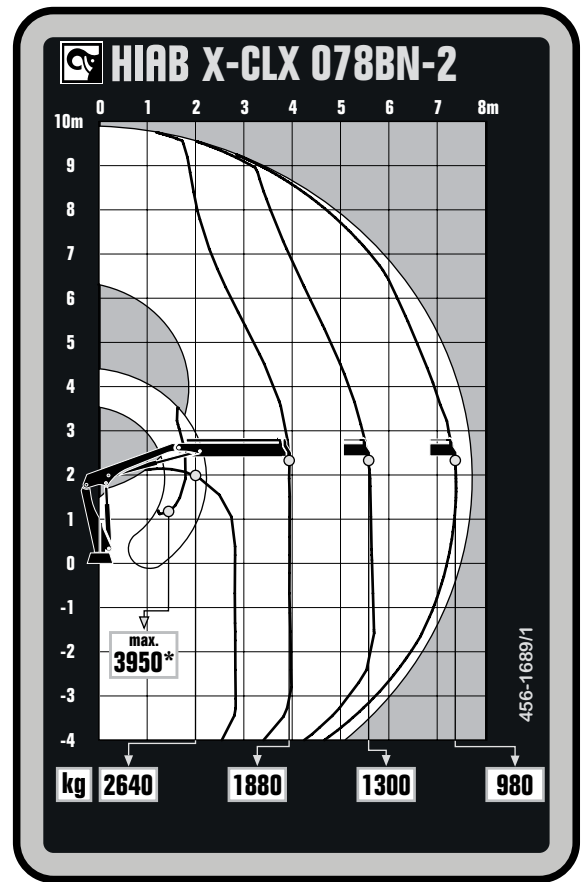

HIAB X-CLX 078 BASIC DATA

TECHNICAL DATA	X-CLX 078 B-1	X-CLX 078 B-2	X-CLX 078 E-3	X-CLX 078 E-4
Mdyn	89 kNm	91 kNm	92 kNm	94 kNm
Lifting capacity (kNm)	70	67	63	60
Lifting capacity (tm)	7.1	6.8	6.4	6.1
Outreach - lifting capacity, standard (m-kg)	2.4 - 2 920 3.8 - 1 880 5.4 - 1 320	2.7 - 2 520 3.8 - 1 780 5.4 - 860 7.2 - 640	2.1 - 2 540 4.0 - 1 180 5.5 - 820 7.3 - 580 9.3 - 450	2.2 - 2 360 4.1 - 1 080 5.6 - 740 7.4 - 520 9.4 - 380 11.3 - 310
Outreach - lifting capacity, manual extensions (m-kg)	7.2 - 940	9.2 - 680	11.5 - 470	-
Hydraulic outreach, standard (m)	5.7	7.6	9.5	11.6
Hydraulic boom extension (m)	1.7	3.6	5.5	7.5
Outreach, manual extensions (m)	7.6	9.6	11.6	-
Lifting height above installation level, hydr/man (m)	7.8 / 11.7	9.7 / 13.8	11.6 / 13.6	13.7 / -
Rec, oil flow (l/min)	35 - 40	35 - 40	35 - 40	35 - 40
Working pressure (Mpa)	28.9	28.9	28.9	28.9
Oil in tank (l)	40 - 100	40 - 100	40 - 100	40 - 100
Tank capacity (l)	0 - 120	0 - 120	0 - 120	0 - 120
Slewing angle (°)	406	406	406	406
Max slope viable at full capacity (°)	5	5	5	5
Slewing torque, gross (kNm)	10.7	10.7	10.7	10.7
Slewing speed (°/s)	15	15	15	15
Lifting speed at standard hydraulic outreach (m/s)	1.1	1.5	1.7	2.0
Height in folded position (mm)	1 900	1 900	1 915	1 915
Width in folded position (mm)	2 110	2 190	2 240	2 345
Install space required. Rotation area not included (mm)	795	795	910	910
Crane in standard version without stabiliser system (kg)	875	970	1 060	1 140
Frame attachments (kg)	13 - 39	13 - 39	13 - 39	13 - 39
Stabiliser system equipment (kg)	156 - 303	156 - 303	156 - 303	156 - 303

This table show one example of a model, and represents some of all options available. With the opportunity to configure your crane, we can provide you with a crane perfectly tailored to your needs.

Please contact your local dealer for more information and the exact data on the variety of options we can offer.

Hiab X-CLX 078 B-2