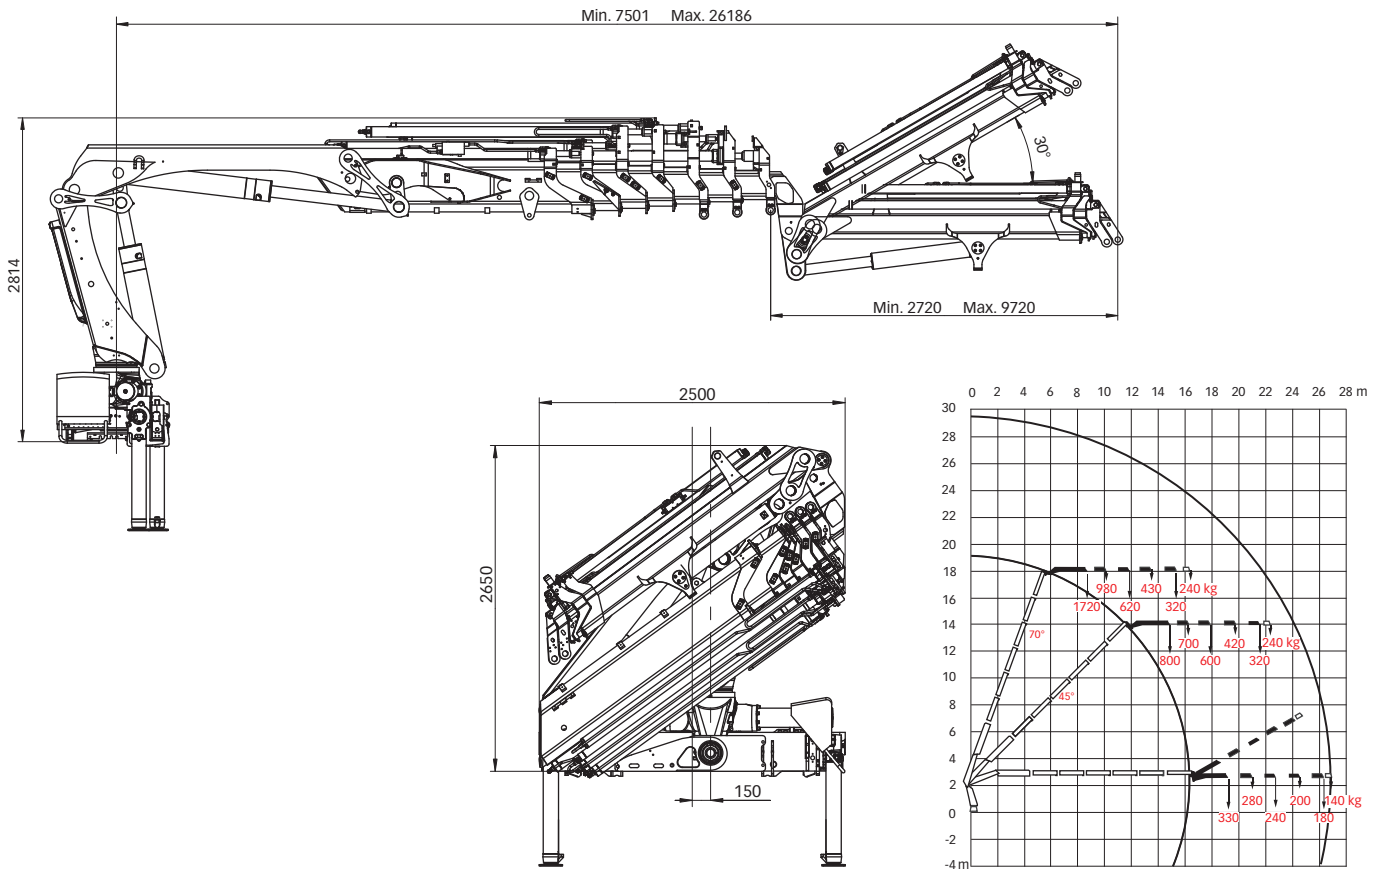

Hiab XS 288 E-6 HiPro jib 70X-4