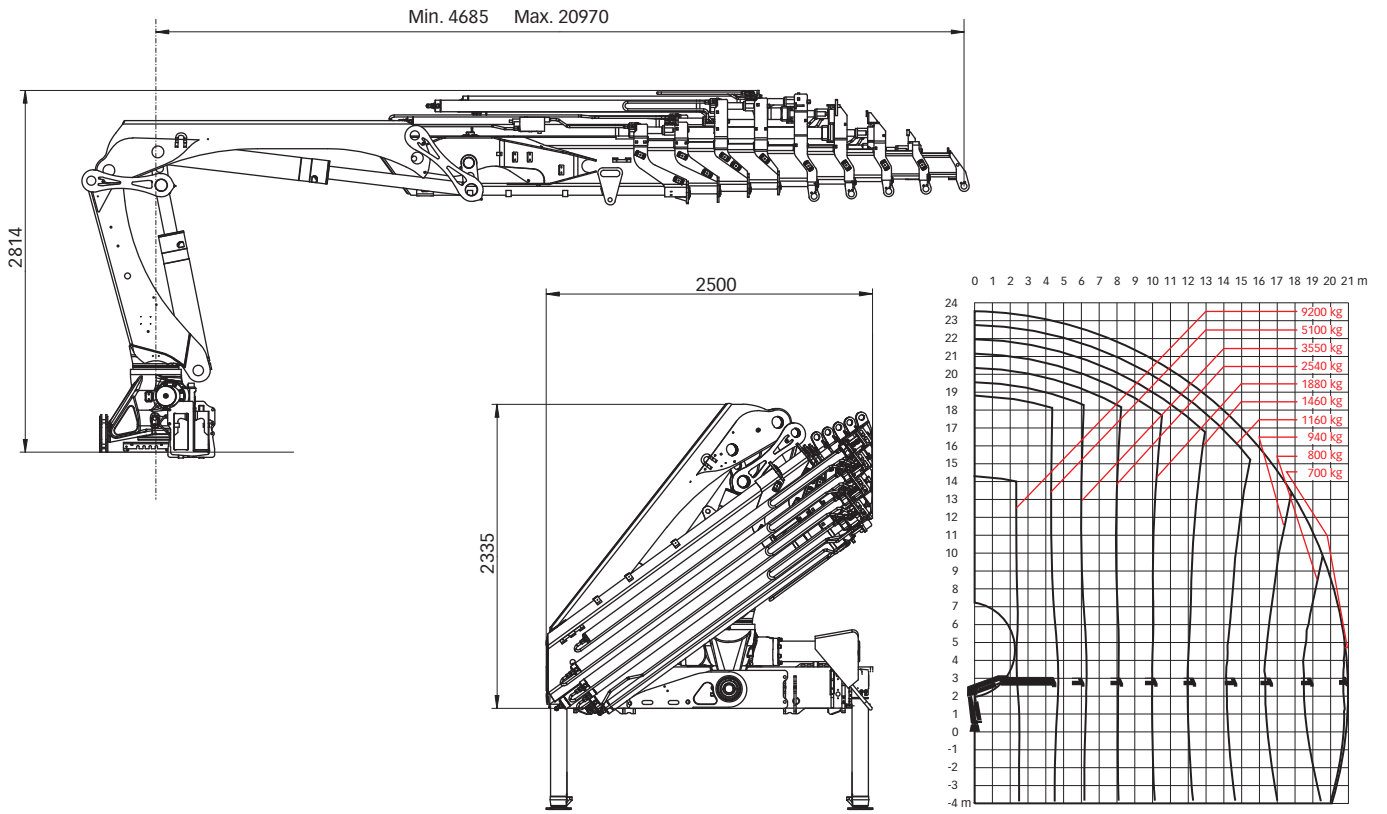

Hiab XS 288 E-8 HiPro