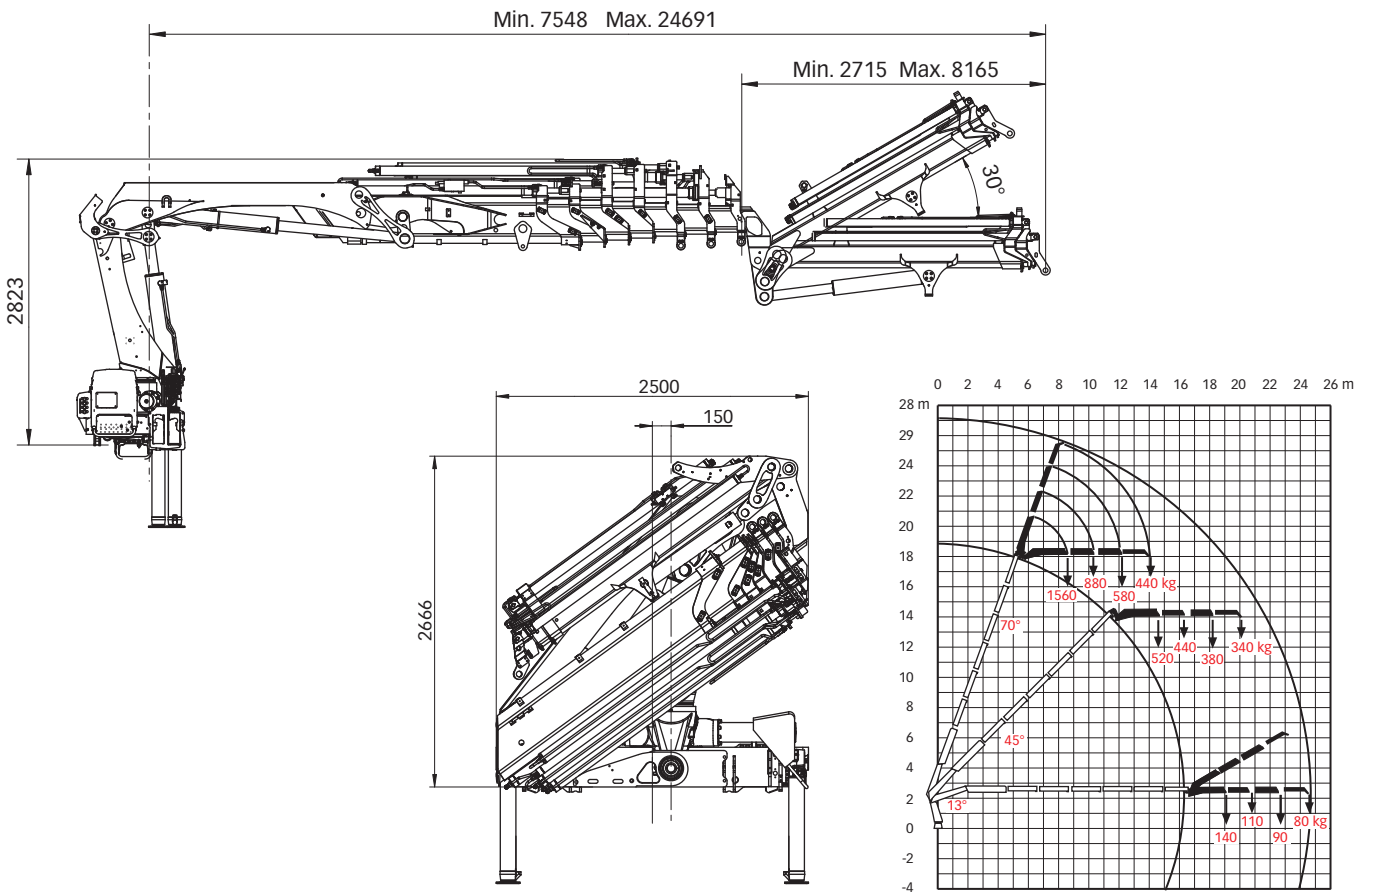

Hiab XS 211 E-6 HiPro jib 45X-3