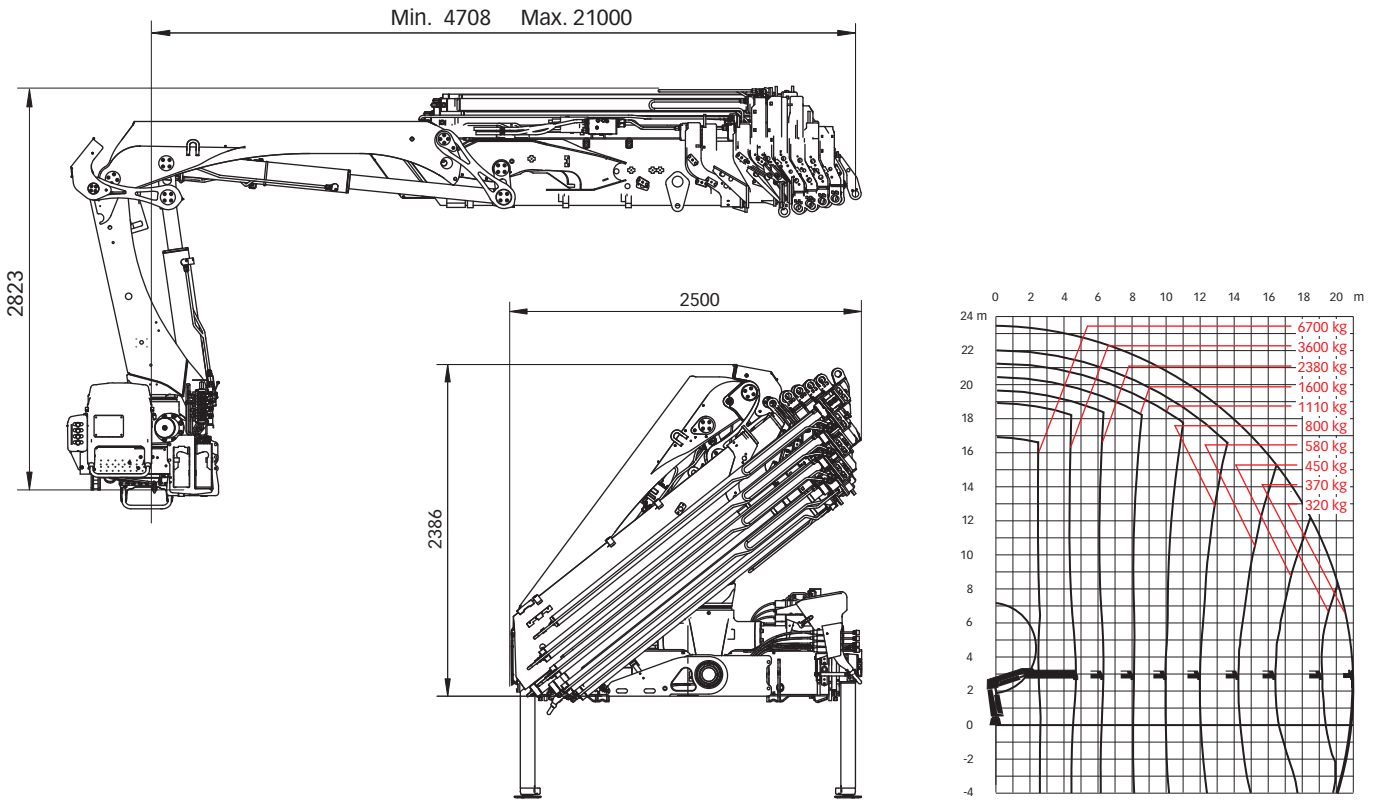

Hiab XS 211 E-8 HiPro