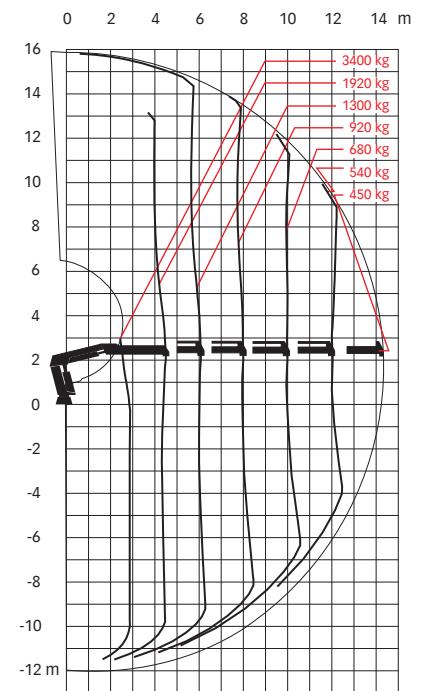

Hiab XS 099 Basic data

Technical data

	B-3 CL	B-2 Duo	B-3 Duo	E-4 HiDuo	E-5 HiDuo
Max. lifting capacity (kNm)	77	87	77	81	78
Outreach - hydraulic extensions (m)	9.8	7.8	9.8	12.1	14.3
Outreach - manual extensions (m)	11.9	9.8 - 11.9	11.6	14.1	-
Outreach / Lifting capacity, standard (m / kg)	3.0 / 2640	2.7 / 3250	3.0 / 2860	2.5 / 3650	2.6 / 3400
	4.2 / 1860	4.1 / 2160	4.2 / 2020	4.4 / 2060	4.5 / 1920
	5.8 / 1300	5.7 / 1540	5.8 / 1420	6.0 / 1420	6.1 / 1300
	7.6 / 960	7.6 / 1140	7.6 / 1060	7.9 / 1020	8.0 / 920
	9.5 / 760	-	9.5 / 840	9.9 / 780	10.0 / 680
	-	-	-	12.0 / 640	12.1 / 540
	-	-	-	-	14.2 / 450
Slewing angle	406°	406°	406°	406°	406°
Height in folded position (mm)	2100	2100	2100	2100	2100
Width in folded position (mm)	2300	2300	2280	2300	2400
Installation space needed (mm)	770	690	770	725	835
Weight - "standard" crane without stabilizers (kg)	1230	1140	1230	1480	1580
Weight - stabilizer equipment (kg)	135 - 205	135 - 205	140 - 285	140 - 285	140 - 285

Hiab XS 099 E-5 HiDuo

Atlas Polar
IT'S ALL ABOUT QUALITY™

Atlas Polar Company Ltd.
60 Northline Road
Toronto, ON M4B 3E5
Canada
1-888-799-4422
info@atlaspol.com
www.atlaspol.com