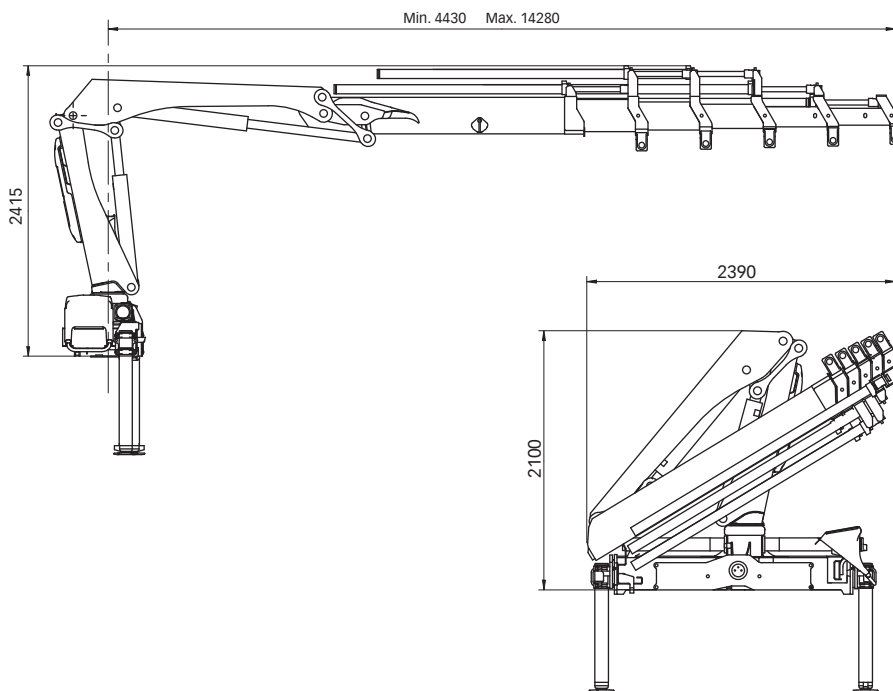

Hiab XS 099 Basic data

Technical data

	B-3 CL	B-2 Duo	B-3 Duo	E-4 HiDuo	E-5 HiDuo
Max. lifting capacity (kNm)	77	87	77	81	78
Outreach - hydraulic extensions (m)	9.8	7.8	9.8	12.1	14.3
Outreach - manual extensions (m)	11.9	9.8 - 11.9	11.6	14.1	-
Outreach / Lifting capacity, standard (m / kg)	3.0 / 2640	2.7 / 3250	3.0 / 2860	2.5 / 3650	2.6 / 3400
	4.2 / 1860	4.1 / 2160	4.2 / 2020	4.4 / 2060	4.5 / 1920
	5.8 / 1300	5.7 / 1540	5.8 / 1420	6.0 / 1420	6.1 / 1300
	7.6 / 960	7.6 / 1140	7.6 / 1060	7.9 / 1020	8.0 / 920
	9.5 / 760	-	9.5 / 840	9.9 / 780	10.0 / 680
	-	-	-	12.0 / 640	12.1 / 540
	-	-	-	-	14.2 / 450
Slewing angle	406°	406°	406°	406°	406°
Height in folded position (mm)	2100	2100	2100	2100	2100
Width in folded position (mm)	2300	2300	2280	2300	2400
Installation space needed (mm)	770	690	770	725	835
Weight - "standard" crane without stabilizers (kg)	1230	1140	1230	1480	1580
Weight - stabilizer equipment (kg)	135 - 205	135 - 205	140 - 285	140 - 285	140 - 285

Hiab XS 099 E-5 HiDuo

Atlas Polar
IT'S ALL ABOUT QUALITY™

Atlas Polar Company Ltd.
60 Northline Road
Toronto, ON M4B 3E5
Canada
1-888-799-4422
info@atlaspol.com
www.atlaspol.com