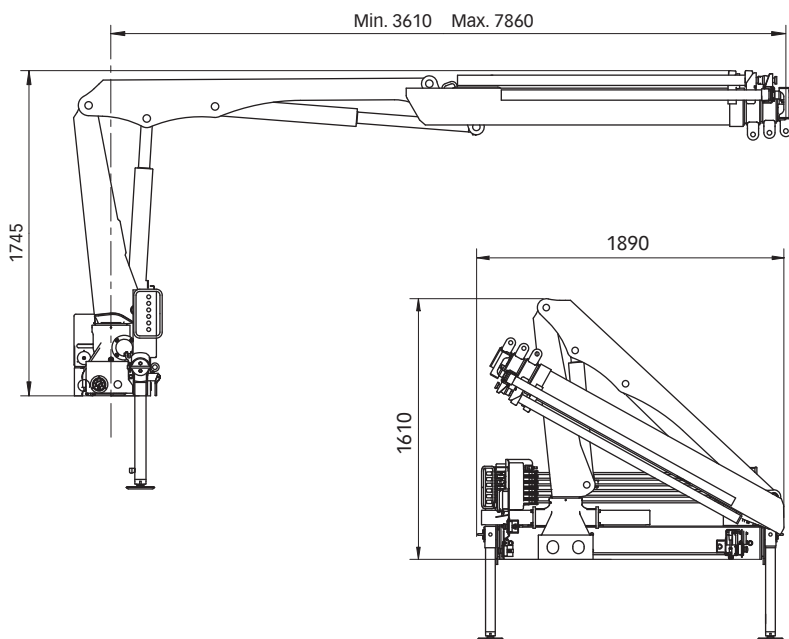

Hiab XS 044 Basic data

Technical data

	B-1 CLX	D-4 CLX	B-1 Duo	D-4 Duo	B-1 HiDuo	D-3 HiDuo
Max. lifting capacity (kNm)	37	36	37	36	37	37
Outreach - hydraulic extensions (m)	4.9	9.4	4.9	9.4	4.9	7.9
Outreach - manual extensions (m)	8.0	-	8.0	-	8.0	9.4
Outreach / lifting capacity, standard (m / kg)	3.4 / 990	3.5 / 980	3.4 / 1080	3.5 / 980	3.4 / 1080	3.5 / 1040
	4.7 / 780	4.8 / 680	4.7 / 780	4.8 / 680	4.7 / 780	4.8 / 720
	-	6.2 / 500	-	6.2 / 500	-	6.2 / 540
	-	7.7 / 390	-	7.7 / 390	-	7.7 / 440
	-	9.1 / 330	-	9.1 / 330	-	-
Slewing angle	380°	380°	380°	380°	380°	380°
Height in folded position (mm)	1610	1610	1610	1610	1610	1610
Width in folded position (mm)	1890	1890	1890	1890	1890	1890
Installation space needed (mm)	535	600	535	600	535	580
Weight - "standard" crane without stabilizers (kg)	450	575	450	575	450	540
Weight - stabilizer equipment (kg)	56	56	56	56	56	56

Hiab XS 044 D-3 HiDuo

Atlas Polar
IT'S ALL ABOUT QUALITY™

Atlas Polar Company Ltd.
60 Northline Road
Toronto, ON M4B 3E5
Canada
1-888-799-4422
info@atlaspoler.com
www.atlaspoler.com