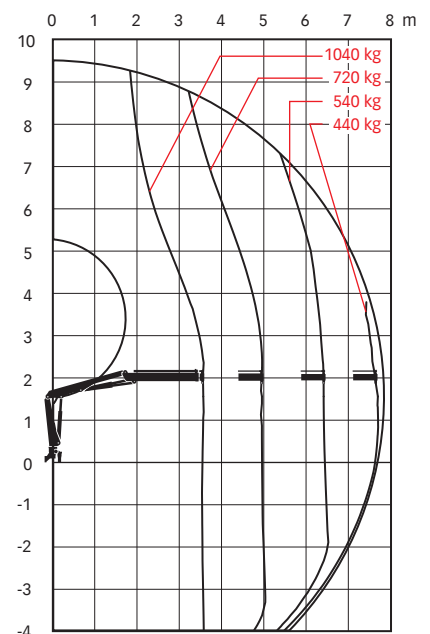

Hiab XS 044 Basic data

Technical data

	B-1 CLX	D-4 CLX	B-1 Duo	D-4 Duo	B-1 HiDuo	D-3 HiDuo
Max. lifting capacity (kNm)	37	36	37	36	37	37
Outreach - hydraulic extensions (m)	4.9	9.4	4.9	9.4	4.9	7.9
Outreach - manual extensions (m)	8.0	-	8.0	-	8.0	9.4
Outreach / lifting capacity, standard (m / kg)	3.4 / 990	3.5 / 980	3.4 / 1080	3.5 / 980	3.4 / 1080	3.5 / 1040
	4.7 / 780	4.8 / 680	4.7 / 780	4.8 / 680	4.7 / 780	4.8 / 720
	-	6.2 / 500	-	6.2 / 500	-	6.2 / 540
	-	7.7 / 390	-	7.7 / 390	-	7.7 / 440
	-	9.1 / 330	-	9.1 / 330	-	-
Slewing angle	380°	380°	380°	380°	380°	380°
Height in folded position (mm)	1610	1610	1610	1610	1610	1610
Width in folded position (mm)	1890	1890	1890	1890	1890	1890
Installation space needed (mm)	535	600	535	600	535	580
Weight - "standard" crane without stabilizers (kg)	450	575	450	575	450	540
Weight - stabilizer equipment (kg)	56	56	56	56	56	56

Hiab XS 044 D-3 HiDuo

Atlas Polar
IT'S ALL ABOUT QUALITY™

Atlas Polar Company Ltd.
60 Northline Road
Toronto, ON M4B 3E5
Canada
1-888-799-4422
info@atlaspoler.com
www.atlaspoler.com