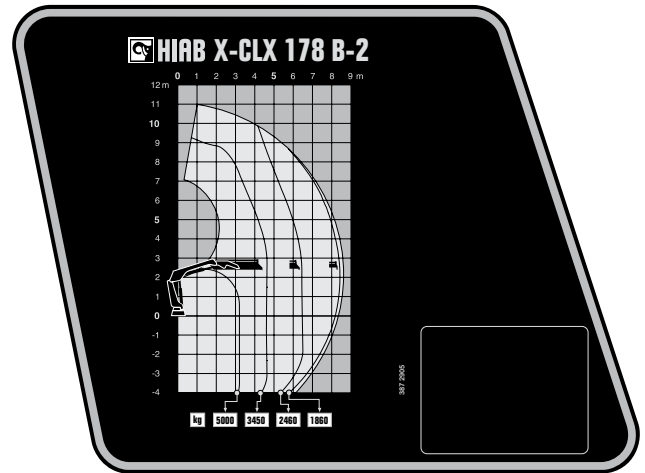

HIAB X-CLX 178 B-2