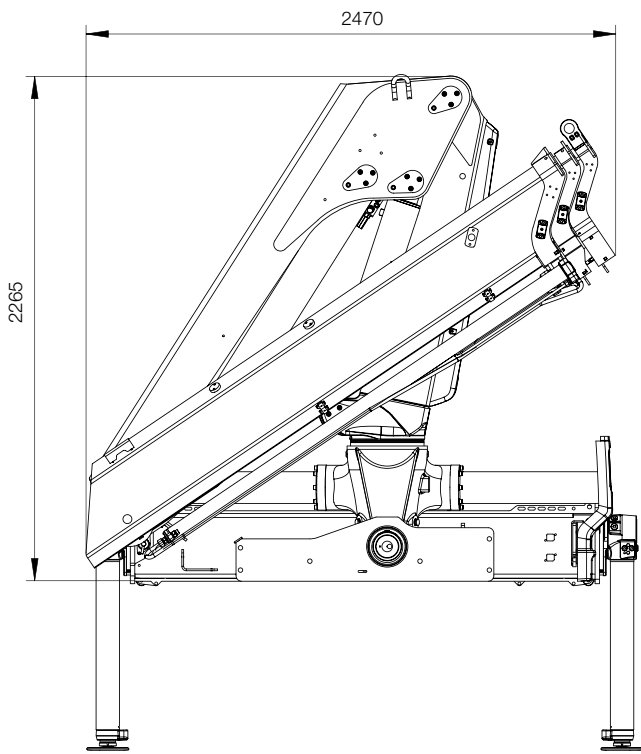

HIAB X-CLX 178 B-2