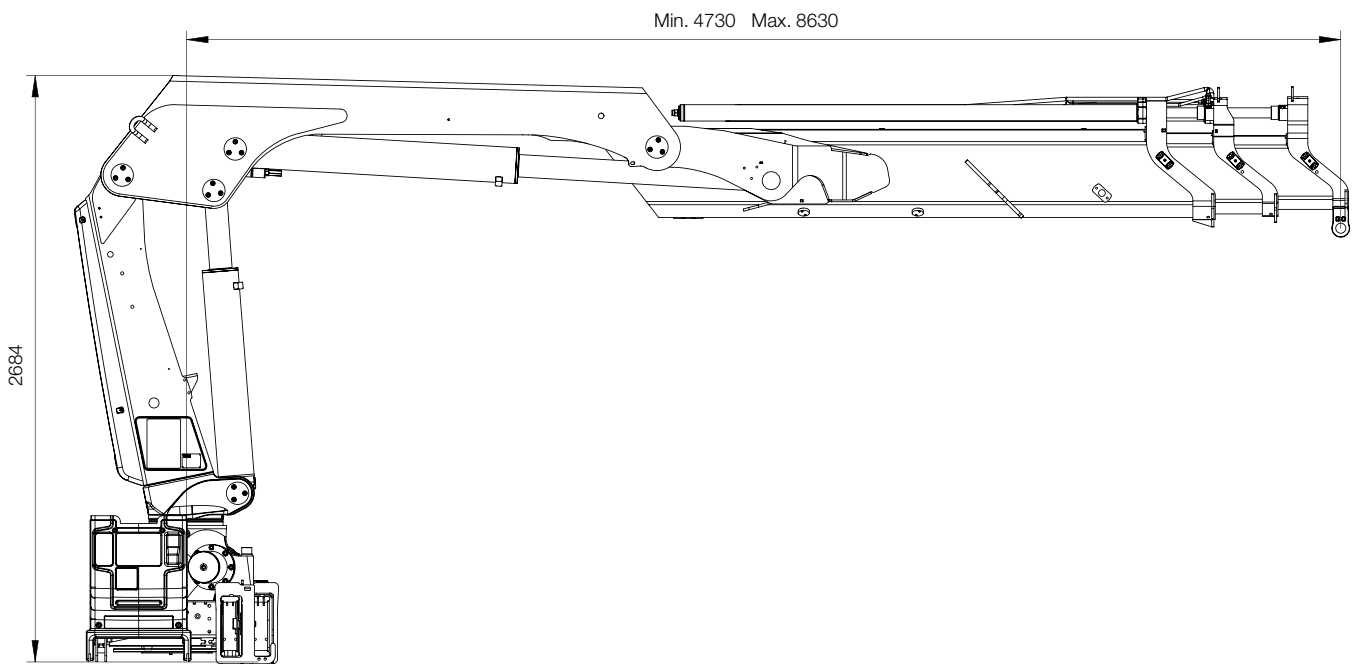

HIAB X-CLX 178 B-2