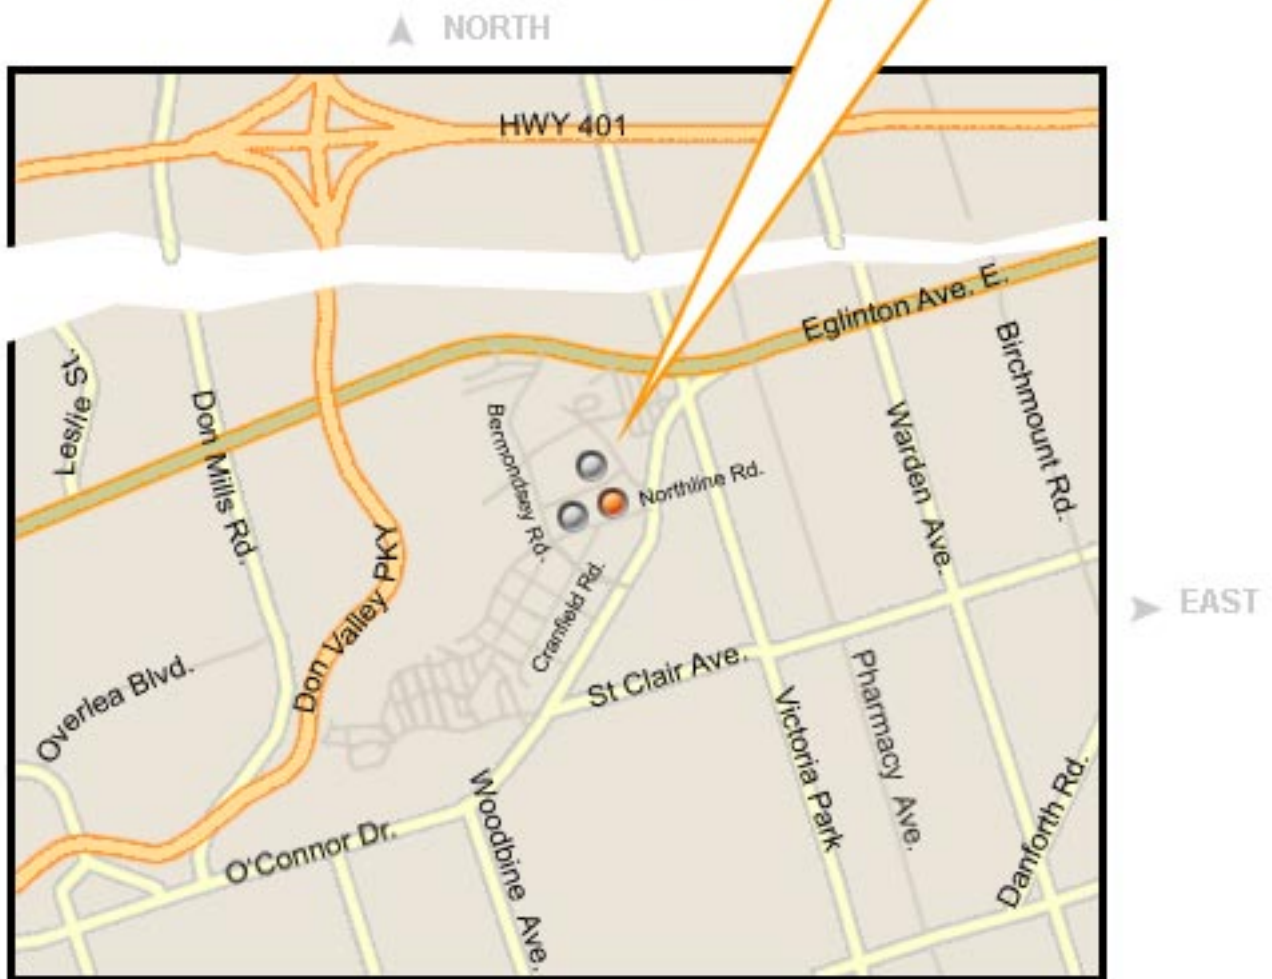

**Map:**

- Directions:**
1. HWY 401 to HWY 404 / Don Valley Pkwy exit.
  2. Don Valley Pkwy south to Eglinton Ave. East
  3. Eglinton Ave. East to Bermondsey Rd.
  4. RIGHT (South) Bermondsey Rd. to Northline Rd.
  5. LEFT on Northline Rd. to #60